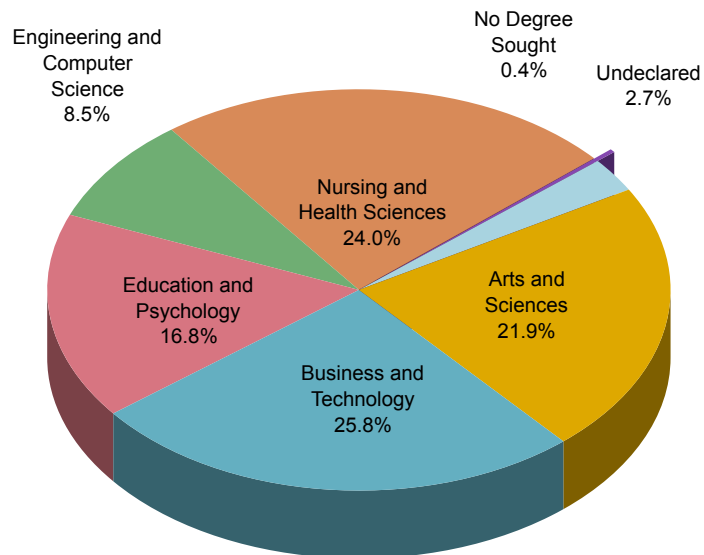

Fall 2008 Undergraduate Enrollment by College of Declared Major

All Colleges

Arts and Sciences	1,091
Business and Technology	1,283
Education and Psychology	834
Engineering and Computer Science	422
Nursing and Health Sciences	1,192
No Degree Sought	18
Undeclared	136
Certificate or Other	1
Total	4,977

Source: CBM001 data

Fall 2008 Undergraduate Enrollment by Declared Major