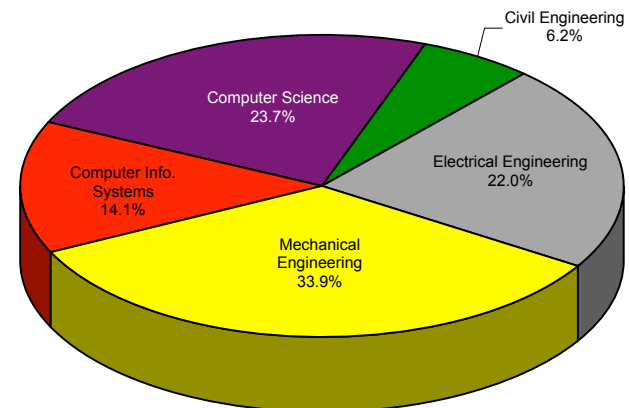

Enrollment By College

Undergraduate* Enrollment by Declared Major (Fall 2005)

College of Education and Psychology

Alternative Certification	11
Educator Certification	54
Interdisciplinary Studies	490
Internship Teacher Certification	22
Professional Certification	10
Student Teaching	11
Psychology	232
Postbaccalaureate**	2
Total	832

Source: CBM001 data, 2005 headcount includes 31 students displaced by Hurricane Katrina

* Includes postbaccalaureate

** These postbaccalaureate students have no corresponding undergraduate major

College of Engineering and Computer Science

Civil Engineering	22
Electrical Engineering	78
Mechanical Engineering	120
Computer Information Systems	50
Computer Science	84
Total	354

Source: CBM001 data, 2005 headcount includes 31 students displaced by Hurricane Katrina

* Includes postbaccalaureate