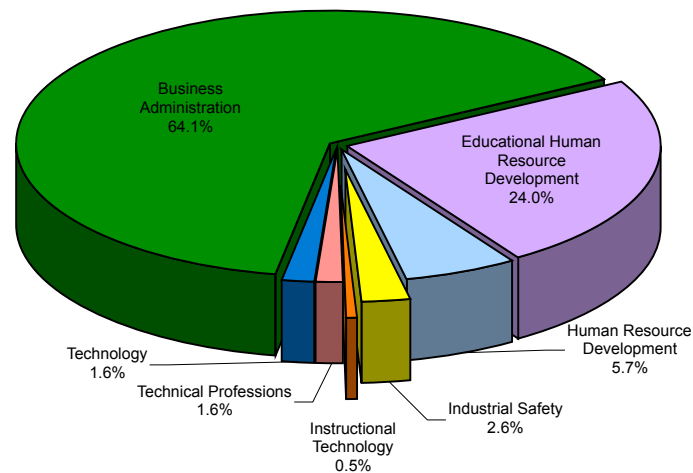

Enrollment By College

Master's Enrollment by Declared Major (Fall 2005)

College of Business and Technology

Business Administration	123
Educational Human Resource Development	46
Human Resource Development	11
Industrial Safety	5
Instructional Technology	1
Technical Professions	3
Technology	3
Total	192

Source: CBM001 data

College of Education and Psychology

Clinical Psychology	16
Counseling Psychology	27
Marriage & Family	11
Professional Counseling	27
IS - Psychology	3
School Counseling	25
Curriculum and Instruction	19
Early Childhood Education	3
Educational Administration	88
Reading	16
Special Education	27
Total	262

Source: CBM001 data