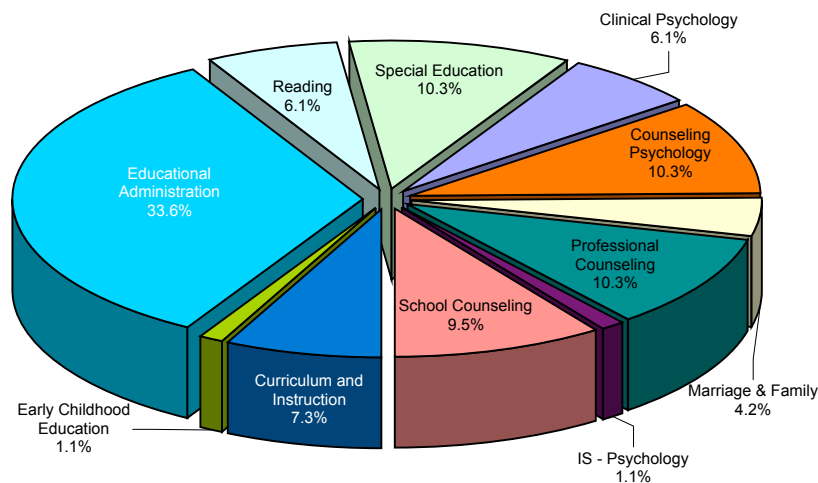

Enrollment By College

Master's Enrollment by Declared Major (Fall 2005)

College of Business and Technology

Business Administration	123
Educational Human Resource Development	46
Human Resource Development	11
Industrial Safety	5
Instructional Technology	1
Technical Professions	3
Technology	3
Total	192

Source: CBM001 data

College of Education and Psychology

Clinical Psychology	16
Counseling Psychology	27
Marriage & Family	11
Professional Counseling	27
IS - Psychology	3
School Counseling	25
Curriculum and Instruction	19
Early Childhood Education	3
Educational Administration	88
Reading	16
Special Education	27
Total	262

Source: CBM001 data