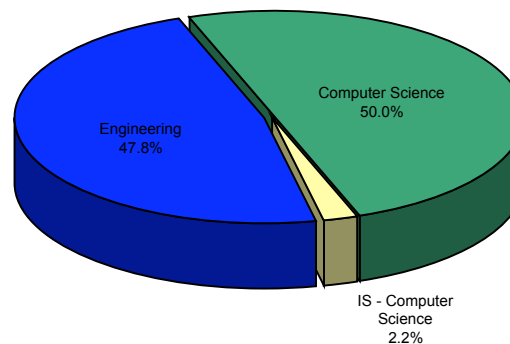

Source: CBM001 data

Enrollment By College

Master's Enrollment by Declared Major (Fall 2005)

College of Engineering and Computer Science

Computer Science	23
IS - Computer Science	1
Engineering	22
Total	46

Source: CBM001 data