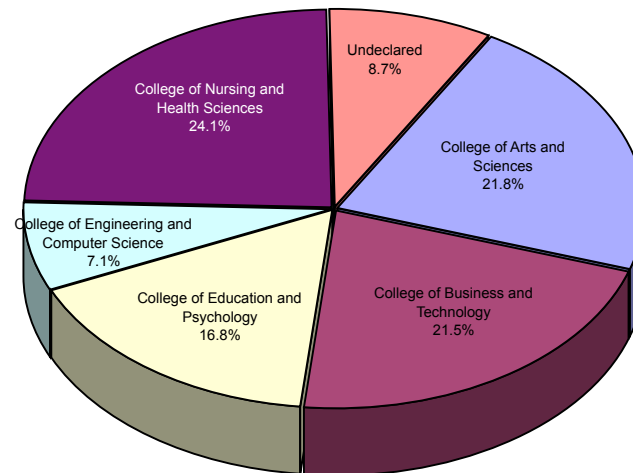

Enrollment By College

Undergraduate* Enrollment by College of Declared Major (Fall 2005)

All Colleges

College of Arts and Sciences	1080
College of Business and Technology	1069
College of Education and Psychology	832
College of Engineering and Computer Science	354
College of Nursing and Health Sciences	1194
Undeclared	432
Total	4,961

Source: CBM001 data, 2005 headcount includes 31 students displaced by Hurricane Katrina
 * Includes postbaccalaureate

Fall 2005 Undergraduate Enrollment by Declared Major

Enrollment By College

Undergraduate Enrollment by Declared Major (Fall 2005)