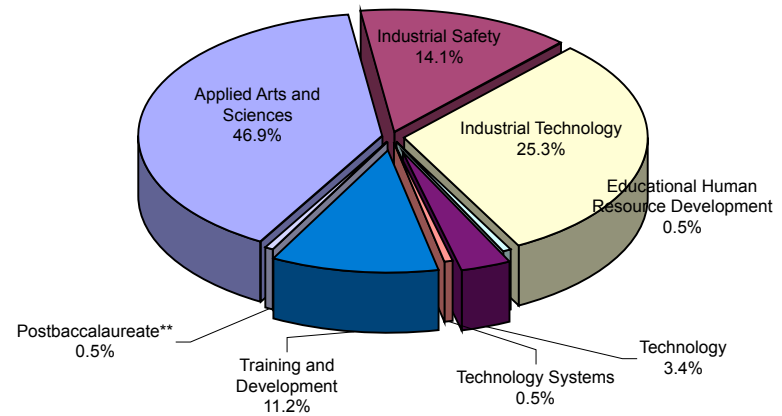

Enrollment By College

Undergraduate* Enrollment by Declared Major (Fall 2005)

College of Business and Technology

Accounting	221
Finance	166
General Business	5
Management	286
Marketing	186
Applied Arts and Sciences	81
Industrial Safety	29
Industrial Technology	62
Educational Human Resource Development	1
Technology	7
Technology Systems	1
Training and Development	23
Postbaccalaureate**	1
Total	1069

Source: CBM001 data, 2005 headcount includes 31 students displaced by Hurricane Katrina

* Includes postbaccalaureate

** This postbaccalaureate student has no corresponding undergraduate major