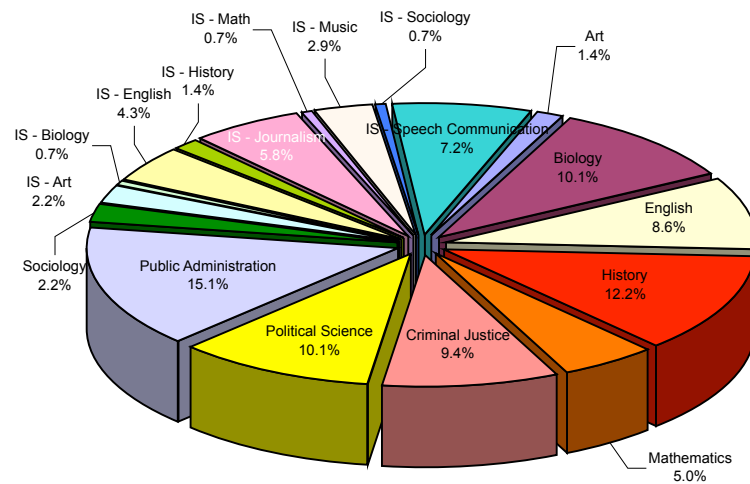

Enrollment By College

Master's Enrollment by Declared Major (Fall 2005)

College of Arts and Sciences

Art	2
Biology	14
English	12
History	17
Mathematics	7
Criminal Justice	13
Political Science	14
Public Administration	21
Sociology	3
IS - Art	3
IS - Biology	1
IS - English	6
IS - History	2
IS - Journalism	8
IS - Math	1
IS - Music	4
IS - Sociology	1
IS - Speech Communication	10
Total	139

Source: CBM001 data