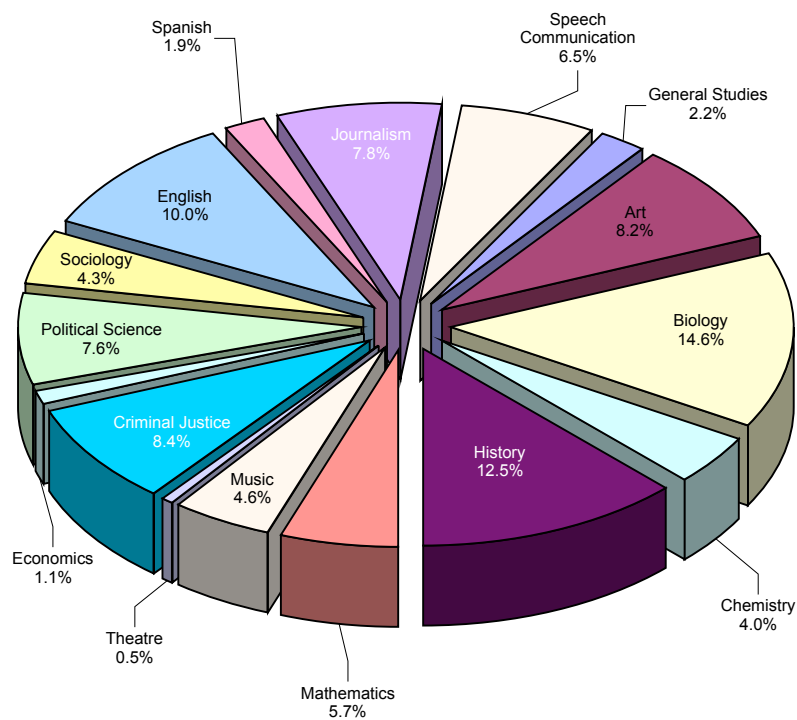

Enrollment By College

Undergraduate Enrollment by Declared Major (Fall 2005)

College of Arts and Sciences

General Studies	24
Art	89
Biology	158
Chemistry	43
History	135
Mathematics	62
Music	50
Theatre	5
Criminal Justice	91
Economics	12
Political Science	82
Sociology	46
English	108
Spanish	21
Journalism	84
Speech Communication	70
Total	1080

Source: CBM001 data, 2005 headcount includes 31 students displaced by Hurricane Katrina