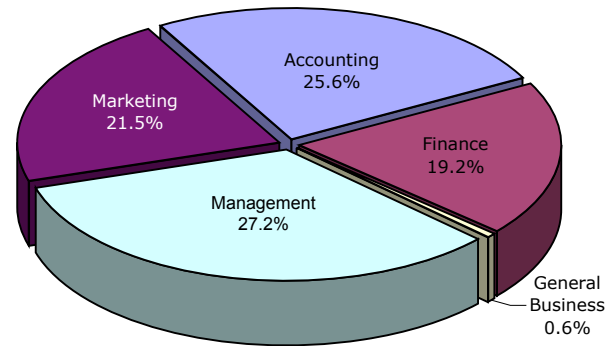

Source: CBM001 data, 2005 headcount includes 31 students displaced by Hurricane Katrina

Enrollment By College

Undergraduate* Enrollment by Declared Major (Fall 2005)

College of Business and Technology

Accounting	221
Finance	166
General Business	5
Management	286
Marketing	186
Applied Arts and Sciences	81
Industrial Safety	29
Industrial Technology	62
Educational Human Resource Development	1
Technology	7
Technology Systems	1
Training and Development	23
Postbaccalaureate**	1
Total	1069

Source: CBM001 data, 2005 headcount includes 31 students displaced by Hurricane Katrina

* Includes postbaccalaureate

** This postbaccalaureate student has no corresponding undergraduate major

Enrollment By College