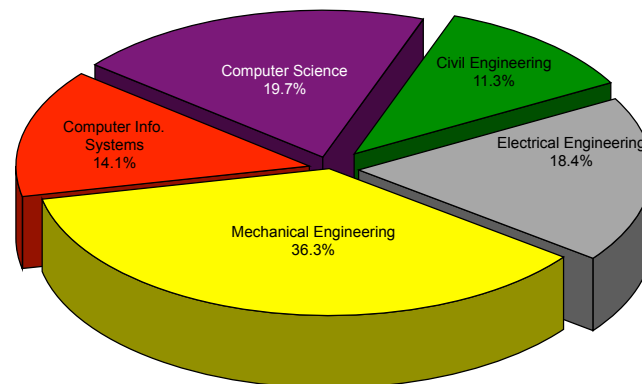

Enrollment By College

Undergraduate* Enrollment by Declared Major (Fall 2006)

College of Education and Psychology

Educator Certification Program	40
Interdisciplinary Studies	495
Internship Teacher Certification	37
Professional Certification	31
Regional Service Center or Alternative Certification	4
Student Teaching	2
Psychology	261
School Psychology	1
Total	871

Source: CBM001 data
* Includes postbaccalaureate

College of Engineering and Computer Science

Civil Engineering	43
Electrical Engineering	70
Mechanical Engineering	138
Computer Information Systems	54
Computer Science	75
Total	380

Source: CBM001 data
* Includes postbaccalaureate