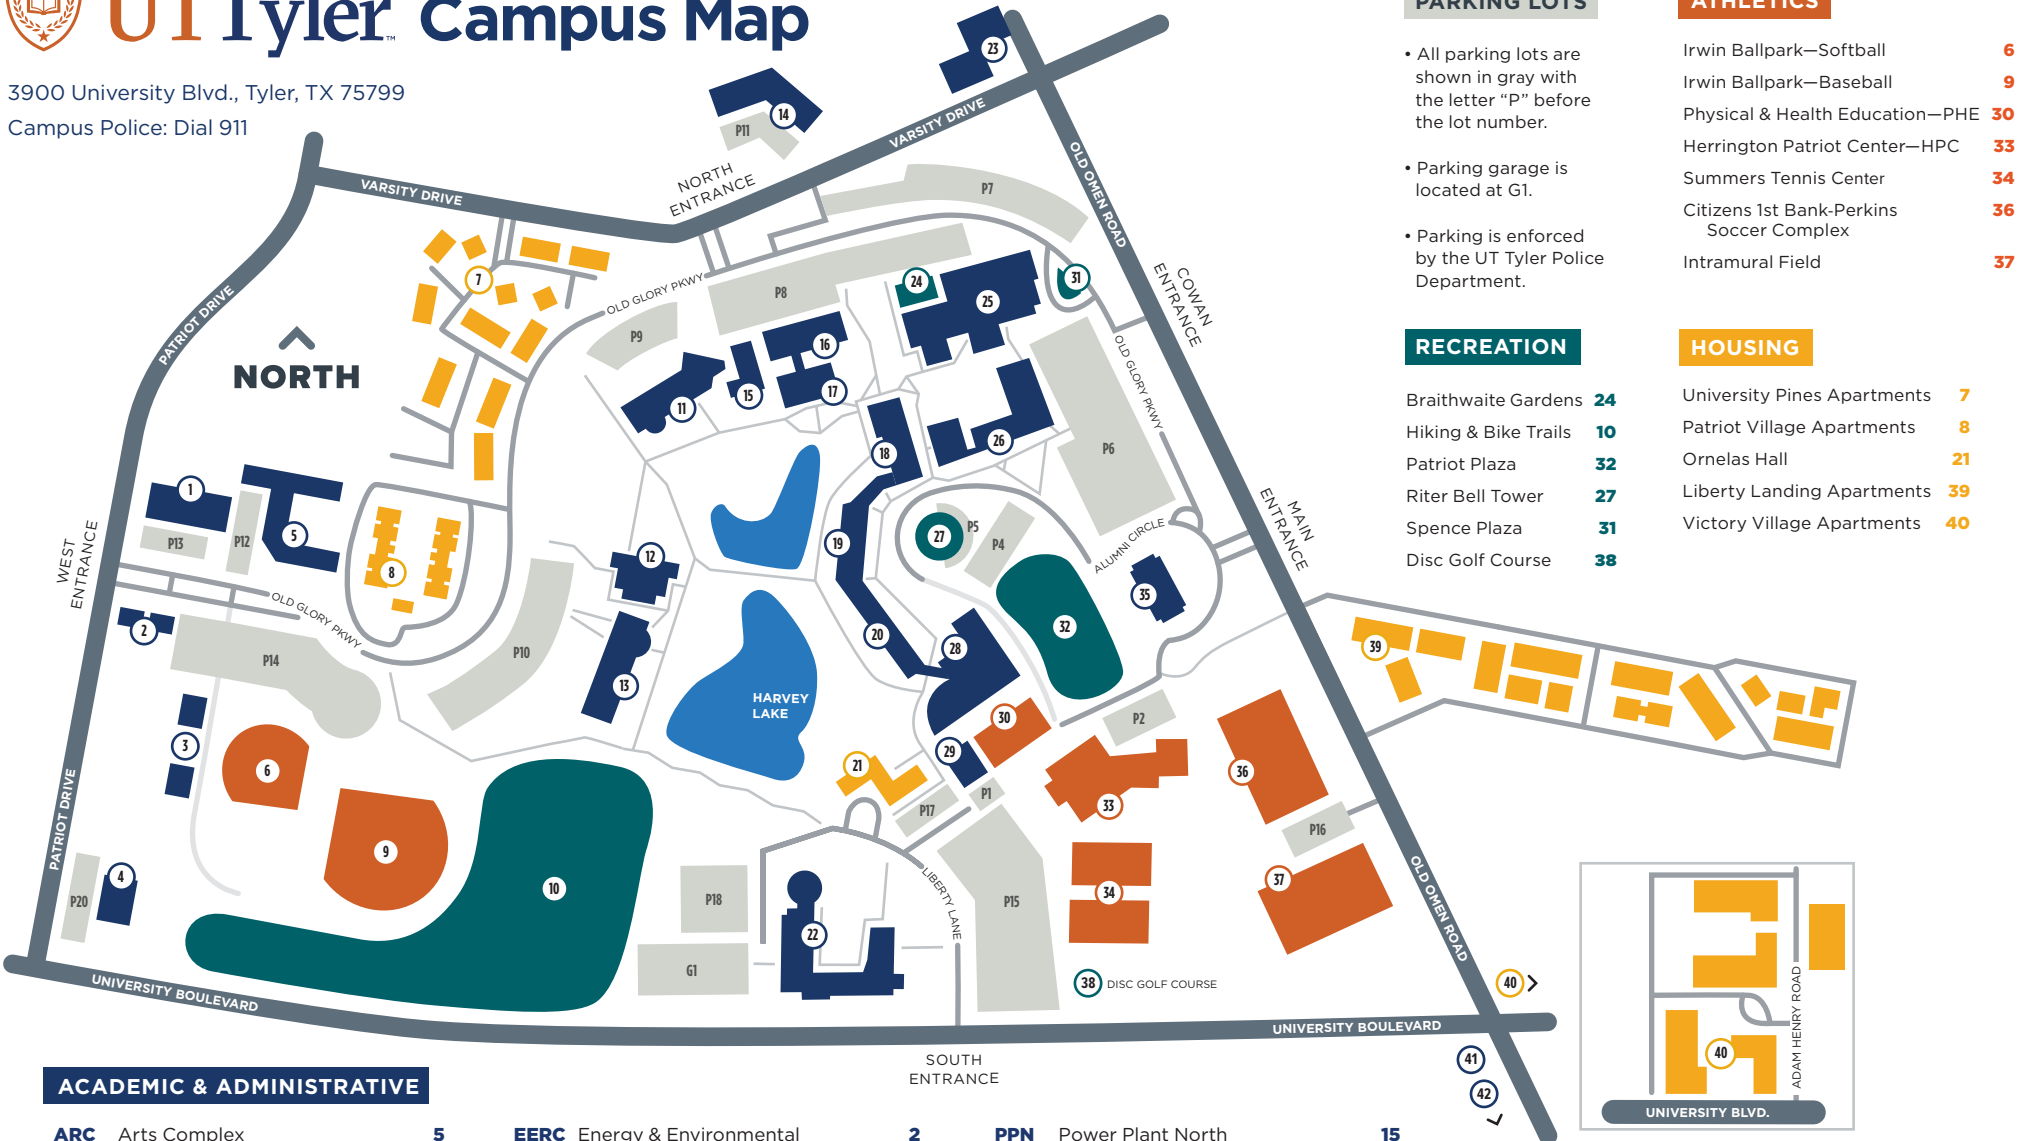

UT Tyler Campus Map

3900 University Blvd., Tyler, TX 75799
Campus Police: Dial 911

PARKING LOTS

- All parking lots are shown in gray with the letter "P" before the lot number.
- Parking garage is located at G1.
- Parking is enforced by the UT Tyler Police Department.

ATHLETICS

- Irwin Ballpark—Softball **6**
- Irwin Ballpark—Baseball **9**
- Physical & Health Education—PHE **30**
- Herrington Patriot Center—HPC **33**
- Summers Tennis Center **34**
- Citizens 1st Bank-Perkins Soccer Complex **36**
- Intramural Field **37**

RECREATION

- Braithwaite Gardens **24**
- Hiking & Bike Trails **10**
- Patriot Plaza **32**
- Riter Bell Tower **27**
- Spence Plaza **31**
- Disc Golf Course **38**

HOUSING

- University Pines Apartments **7**
- Patriot Village Apartments **8**
- Ornelas Hall **21**
- Liberty Landing Apartments **39**
- Victory Village Apartments **40**

ACADEMIC & ADMINISTRATIVE

ARC Arts Complex	5	EERC Energy & Environmental Research Center	2	PPN Power Plant North	15
ALH Alumni House	35	FAC R. Don Cowan Fine and Performing Arts Center/ David G. and Jacqueline M. Braithwaite Recital Hall	25	PPS Power Plant South	29
AX4 BAQE Houses	2	HPR Hudnall-Pirtle-Roosth Building	19	RBN Ratliff Building North	16
BEP Biology, Education and Psychology Building/ College of Education & Psychology	18	LIB Robert R. Muntz Library	12	RBS Ratliff Building South	17
BRB David G. and Jacqueline M. Braithwaite Building/ School of Nursing	26	MB1 Modular Buildings	3	STE Stewart Hall	20
CMA Center for the Musical Arts	25	OAC Ornelas Activity Center/ University Academy Administration	41	UHC University Health Clinic	4
CAS College of Arts and Sciences	11	OIP Office of International Programs	23	UC University Center	28
COB Soules College of Business	22	PHY Physical Plant, Mail Services	1	USC University Service Center/ Campus Police	14
				WTB W.T. Brookshire Hall/ Fisch College of Pharmacy	13
				UA University Academy—Tyler	42