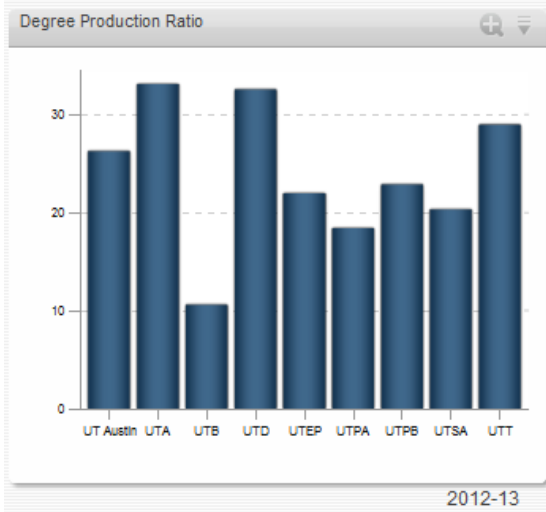

From the UT System Productivity Dashboard:  
Austin

From the UT System Productivity Dashboard:  
Austin