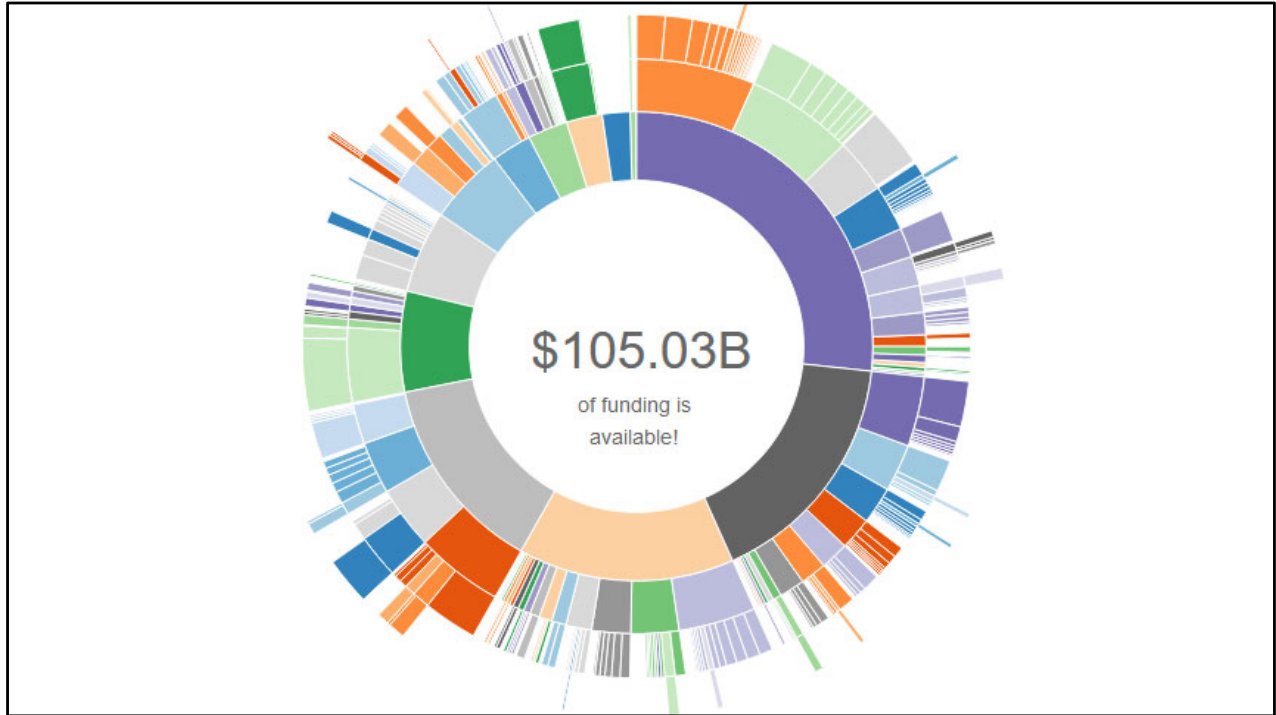

Using Pivot to Find External Funding Uniquely Targeted to You

Kay Jenkins

Office of Research, Scholarship, and Sponsored Programs

<https://www.uttyler.edu/research/>

Please write a keyword or phrase that describes your research interests in the chat.

If you are looking for external funding – you’re in luck. On October 10, 2022, there was \$105,03B in global funding available in Pivot’s database.

Pivot is more than a funding database; it is a power tool that you can use to